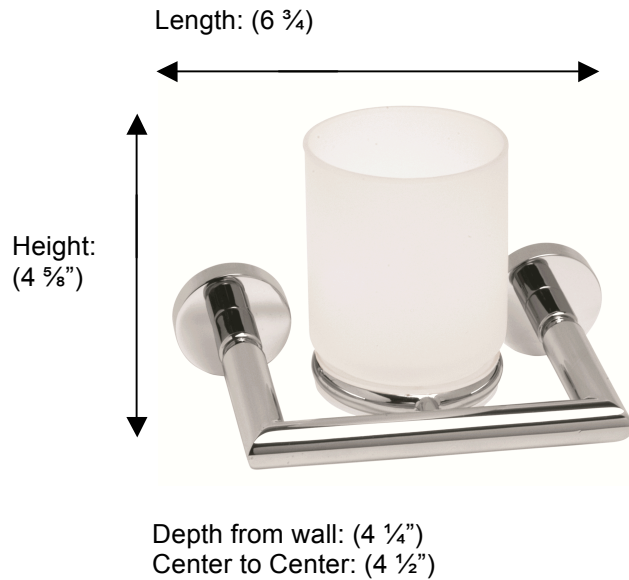

### PX315 Tumbler Holder

**Description:**

Tumbler Holder

**Finishes:**

-  CR – Chrome
-  PV – Polished Brass
-  UB – Unlacquered Brass
-  NI – Polished Nickel
-  ES – Satin Nickel
-  GD – Gold

**Material:**Brass  
Frosted Glass**Method of Attachment:**

Direct to wall

**Country of Origin:**

Portugal

All Dimensions are approximate